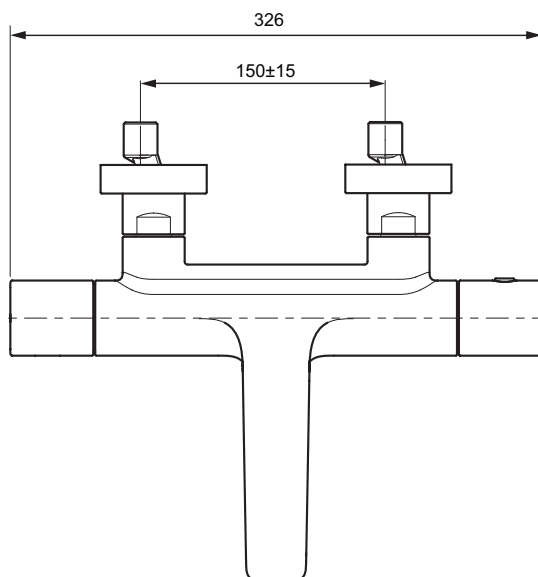

Avid Thermostatic 2-Handle 2-Hole Wall-Mount Bath/Shower Mixer

97386D

Product Description: Avid thermostatic 2-handle 2-hole wall-mount bath/shower mixer

Colour/Finish: Polished Chrome

Material: Brass Body

Minimum Pressure: 0.5 bar

Product Weight (kg): 3.4

Fixings Included: Yes

Guarantee (Years): 5

Flow Diagram

Additional Information: KOHLER® finishes resist corrosion and tarnishing, whilst solid brass construction ensures durability and reliability.

Dimensions (mm)

Kohler UK
 Sales and Technical: +44 (0) 800 001 4466
 info@kohler.co.uk
 www.KOHLER.co.uk

THE BOLD LOOK
 OF **KOHLER**®