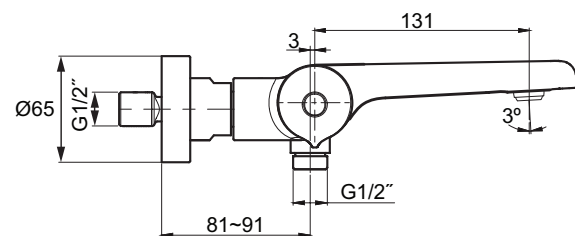

Avid Thermostatic 2-Handle 2-Hole Wall-Mount Bath/Shower Mixer

97386D

Product Description: Avid thermostatic 2-handle 2-hole wall-mount bath/shower mixer

Colour/Finish: Polished Chrome

Material: Brass Body

Minimum Pressure: 0.5 bar

Product Weight (kg): 3.4

Fixings Included: Yes

Guarantee (Years): 5

Flow Diagram

Additional Information: KOHLER® finishes resist corrosion and tarnishing, whilst solid brass construction ensures durability and reliability.

Dimensions (mm)

Kohler UK
 Sales and Technical: +44 (0) 800 001 4466
 info@kohler.co.uk
 www.KOHLER.co.uk

THE BOLD LOOK
 OF **KOHLER**®