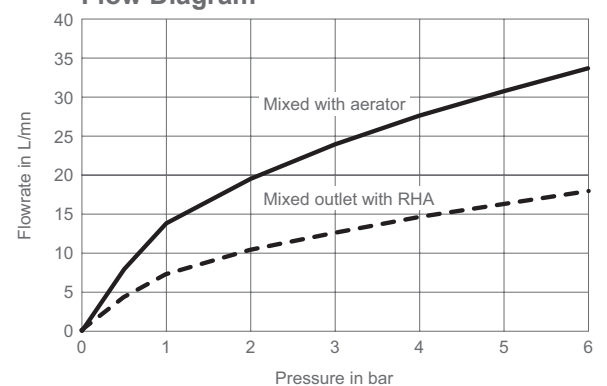

Avid Thermostatic 2-Handle 2-Hole Wall-Mount Bath/Shower Mixer

97386D

Product Description: Avid thermostatic 2-handle 2-hole wall-mount bath/shower mixer

Colour/Finish: Polished Chrome

Material: Brass Body

Minimum Pressure: 0.5 bar

Product Weight (kg): 3.4

Fixings Included: Yes

Guarantee (Years): 5

Flow Diagram

Additional Information: KOHLER® finishes resist corrosion and tarnishing, whilst solid brass construction ensures durability and reliability.